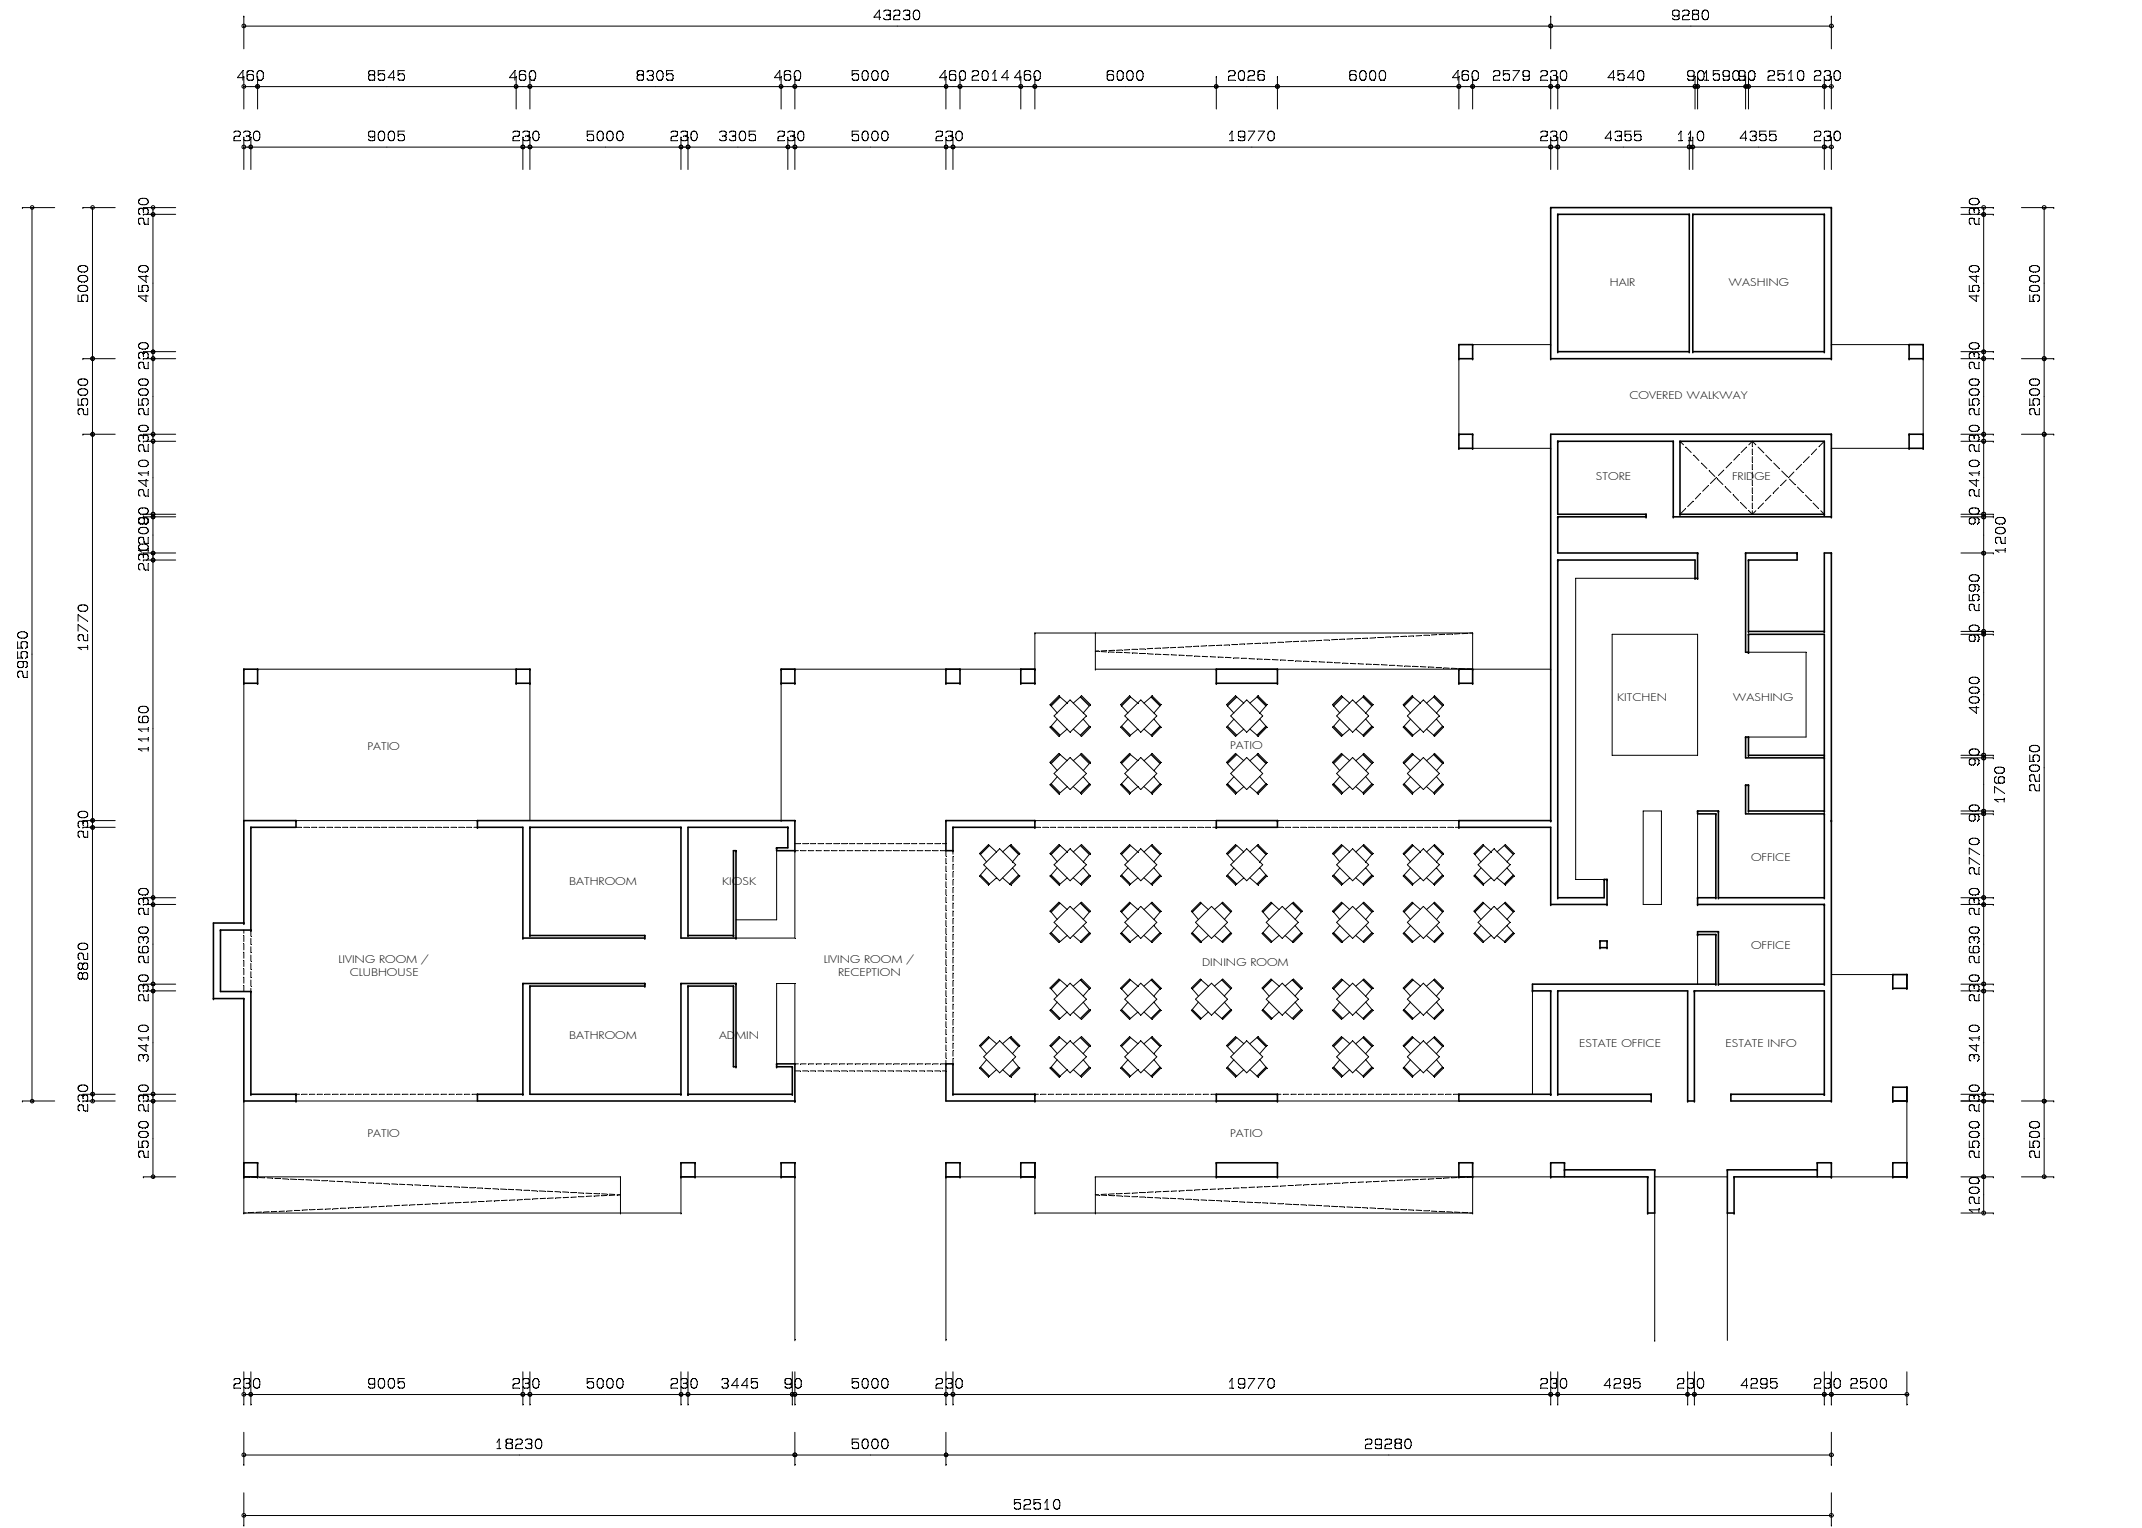

COPYRIGHT IS VESTED IN THIS DOCUMENT AND NO USE, DUPLICATION OR REPRODUCTION THEREOF MAY OCCUR WITHOUT THE WRITTEN CONSENT OF THE AUTHOR. KUSTUM ARCHITECTURE

KUSTUM
ARCHITECTURE

CLUBHOUSE / KITCHEN
650 SQM
COVERED PATIO / STOEPP
375 SQM

CLUBHOUSE / KITCHEN GROUND FLOOR PLAN

SCALE 1:250